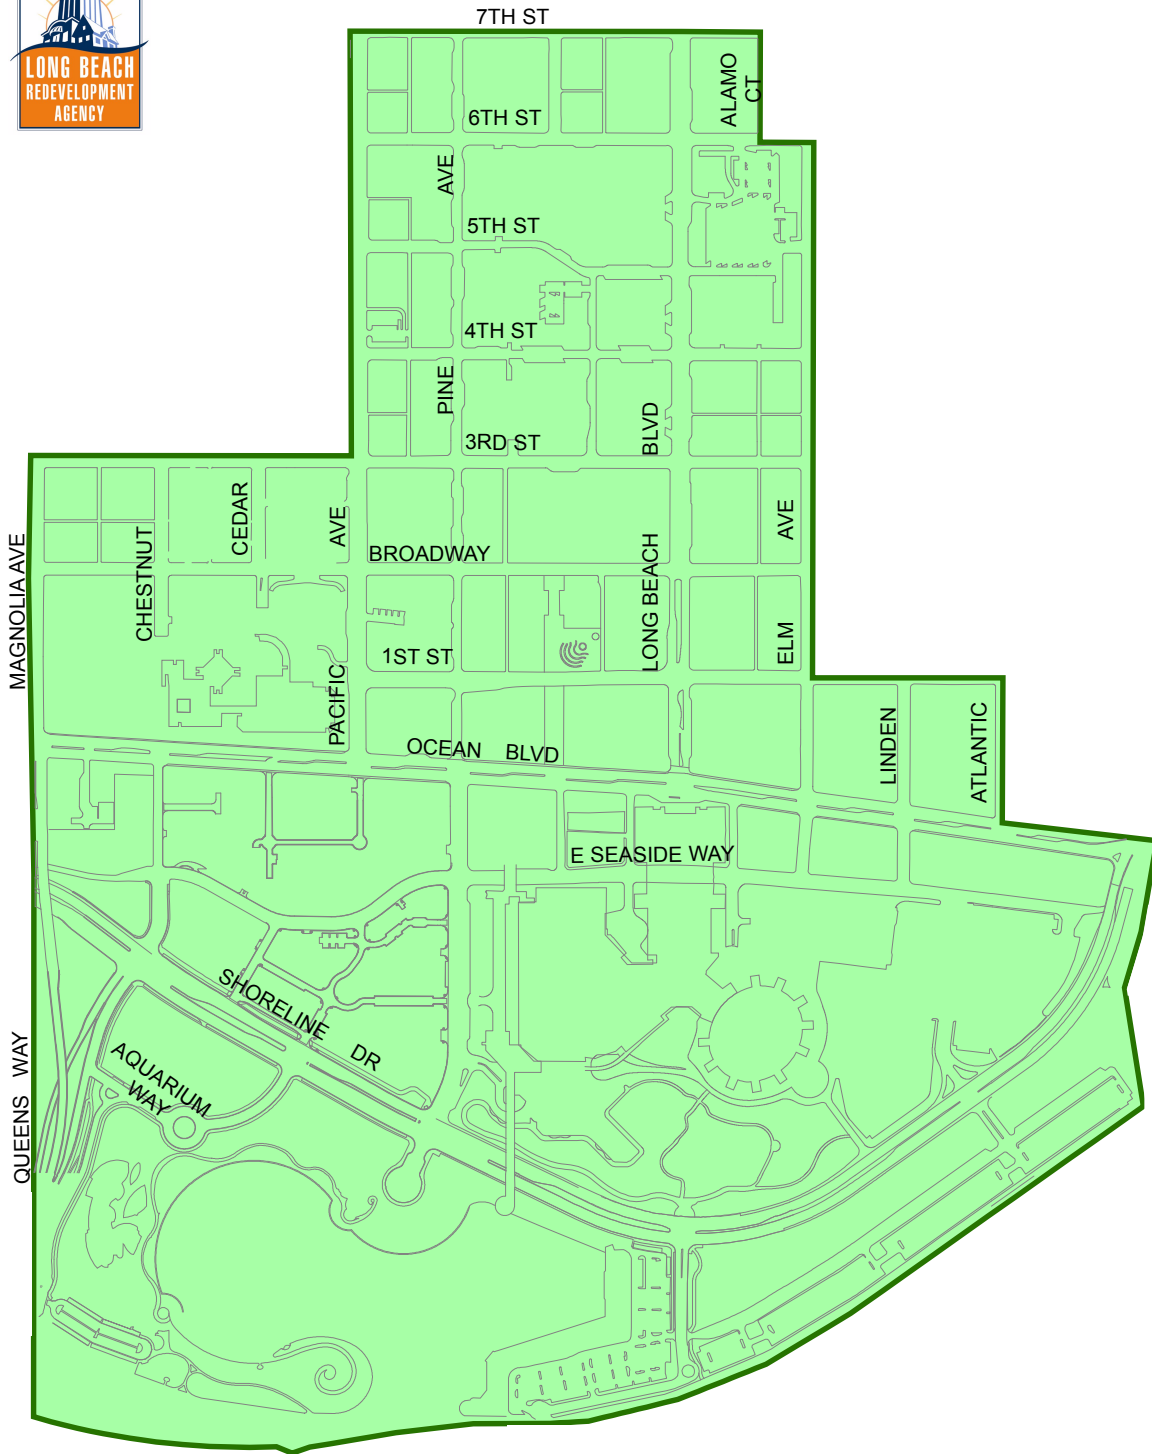

DOWNTOWN REDEVELOPMENT PROJECT AREA MAP

Date of Adoption : 7/17/75
Size : 421 Acres