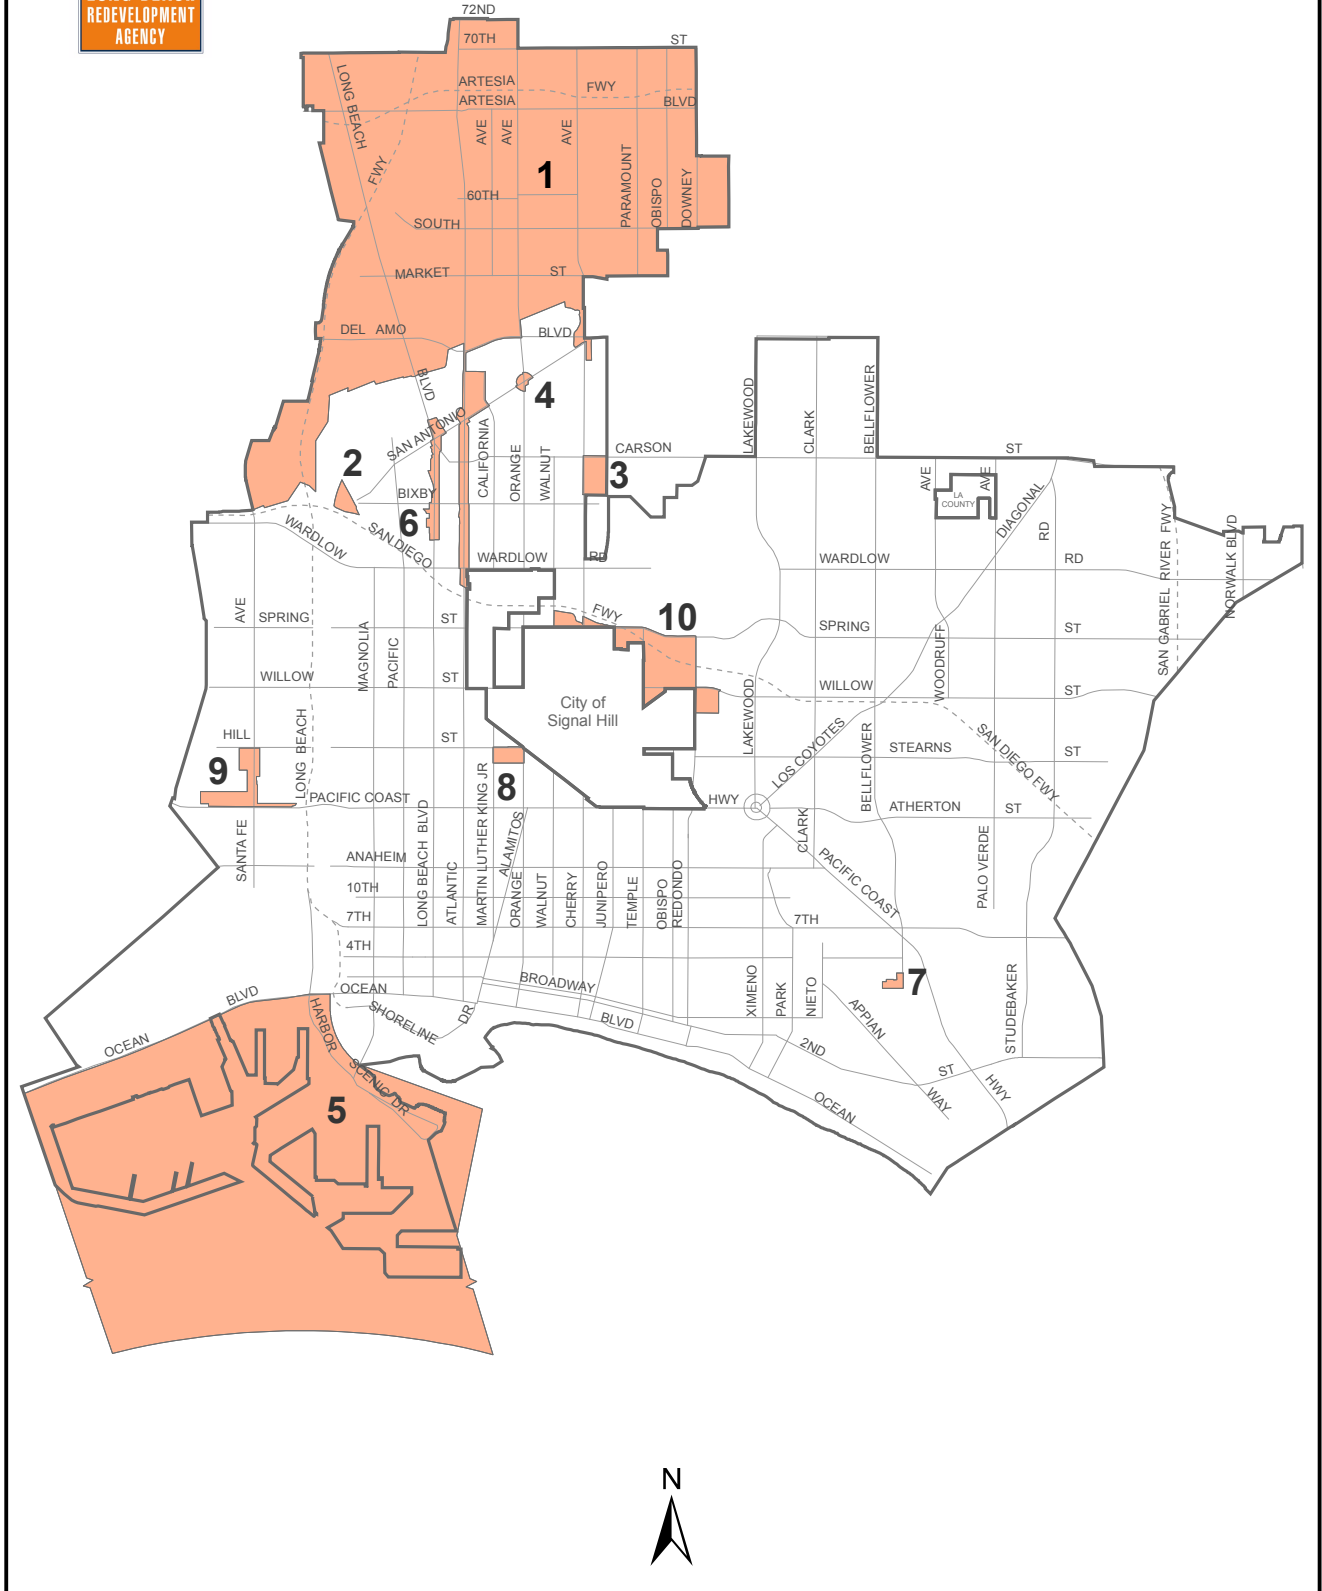

NORTH LONG BEACH REDEVELOPMENT PROJECT AREA

Date of Adoption: 7/16/96
Size: 12,507 Acres
Source:NLB Redevelopment Plan