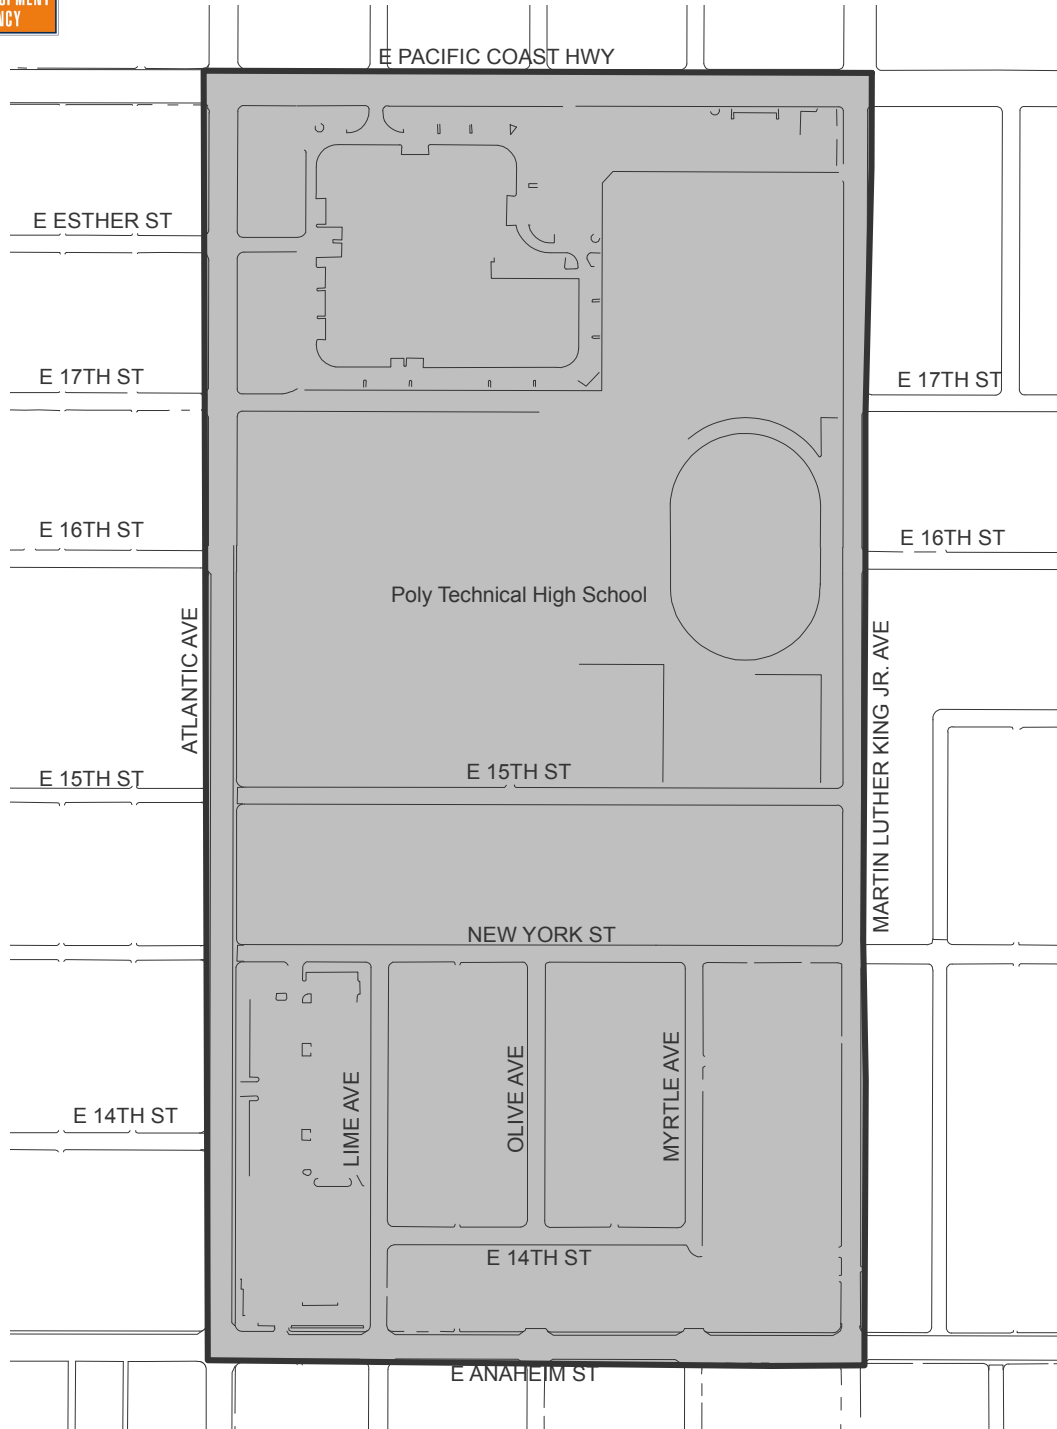

POLY HIGH REDEVELOPMENT PROJECT AREA

Date of Adoption: 4/3/73
Size: 87.1 Acres